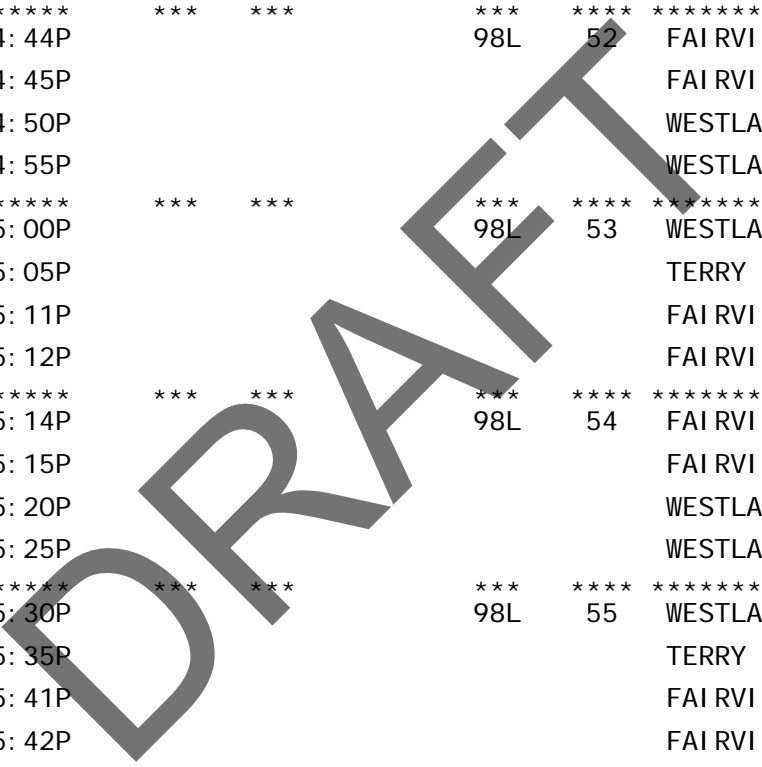

RTE #	TRIP #	STREET DESCRIPTION	TIME	TRIP IND	TP IND
98L	51	WESTLAKE STREETCAR	06:00P		
		TERRY HARRISON ST	06:05P		
		FAIRVIEW WARD ST	06:11P		
		FAIRVIEW YALE ST	06:12P		
***	***	*****	*****	***	***
98L	52	FAIRVIEW YALE ST	06:14P		
		FAIRVIEW WARD ST	06:15P		
		WESTLAKE HARRISON ST	06:20P		
		WESTLAKE STREETCAR	06:25P		
***	***	*****	*****	***	***
98L	53	WESTLAKE STREETCAR	06:30P		
		TERRY HARRISON ST	06:35P		
		FAIRVIEW WARD ST	06:41P		
		FAIRVIEW YALE ST	06:42P		
***	***	*****	*****	***	***
98L	54	FAIRVIEW YALE ST	06:44P		
		FAIRVIEW WARD ST	06:45P		
		WESTLAKE HARRISON ST	06:50P		
		WESTLAKE STREETCAR	06:55P		
***	***	*****	*****	***	***
98L	55	WESTLAKE STREETCAR	07:00P		
		TERRY HARRISON ST	07:05P		
		FAIRVIEW WARD ST	07:11P		
		FAIRVIEW YALE ST	07:12P		
***	***	*****	*****	***	***
98L	56	FAIRVIEW YALE ST	07:14P		
		FAIRVIEW WARD ST	07:15P		
		WESTLAKE HARRISON ST	07:20P		
		WESTLAKE STREETCAR	07:25P		
***	***	*****	*****	***	***